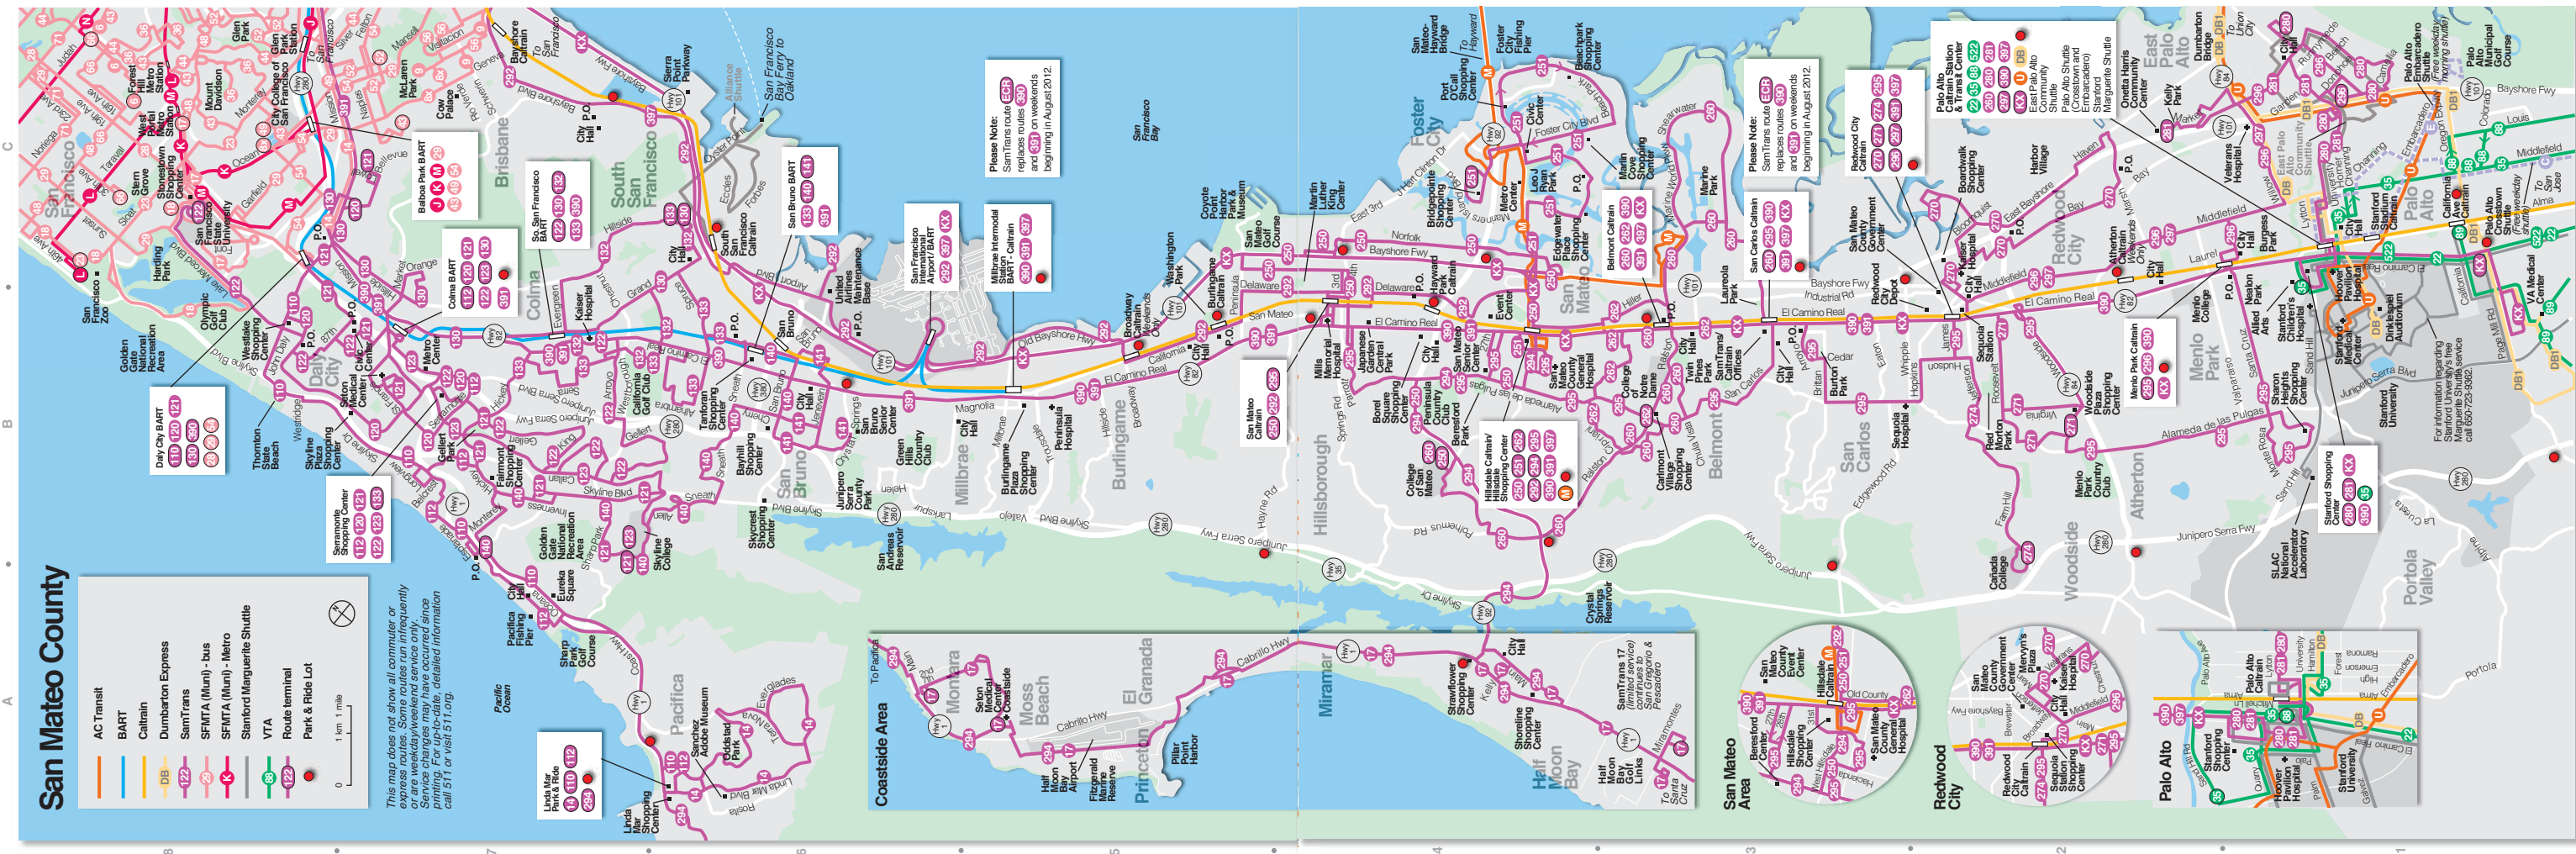

SAN MATEO COUNTY DESTINATIONS

Allied Arts Guild B-1	Menlo Park	Caltrain	Fitzgerald Marine Reserve A-5	Montara	SamTrans 17, 294
Bayhill Shopping Center B-6	San Bruno	SamTrans 140, 141, 390, 391	Foster City Fishing Pier C-4	Foster City	SamTrans 251
County Fair-Event Center B-4	San Mateo	Caltrain Hillsdale Station SamTrans 250, 251, 390, 391, 292, 294, 295	Gellert Park B-7	Daly City	SamTrans 112, 121, 122, 123
Beresford Park B-4	San Mateo	SamTrans 250, 294, 295	Half Moon Bay beaches A-4	Half Moon Bay	SamTrans 17, 294
Bridgepointe Shopping Center C-4	Foster City	SamTrans 251	Hillsdale Shopping Center B-4	San Mateo	Caltrain Hillsdale Station SamTrans 250, 251, 262, 292, 294, 295, 390, 391, AC M
Burgess Park C-1	Menlo Park	Caltrain SamTrans KX, 390, 295, 296 VTA 22	Japanese Garden/Central Park B-4	San Mateo	Caltrain San Mateo Station SamTrans 250, 292, 295, 390, 391
Burlingame Plaza Shopping Center B-5	Burlingame	Caltrain/BART Millbrae Station SamTrans 342, 390, 391	Kelly Park C-2	East Palo Alto	SamTrans 281
Burton Park B-3	San Carlos	Caltrain SamTrans 295	Laureola Park B-3	San Carlos	Caltrain San Carlos Station SamTrans KX, 260, 295, 390, 391
Cañada College A-2	Redwood City	SamTrans 274	Leo J. Ryan Park C-4	Foster City	SamTrans 251
College of Notre Dame B-3	Belmont	Caltrain Belmont Station SamTrans KX, 260, 262, 295, 390, 391	Linda Mar Shopping Ctr. A-6	Pacifica	SamTrans 14, 110, 112, 294
College of San Mateo B-4	San Mateo	SamTrans 250, 260	Marine Park C-3	Redwood Shores	SamTrans 260
Cow Palace C-7	Daly City	Muni 9	Martin Luther King Center B-4	San Mateo	Caltrain San Mateo Station SamTrans 250, 292, 295
Fairmont Shopping Ctr. B-7	Pacifica	SamTrans 112, 121, 140	Menlo College B-2	Atherton	Caltrain Menlo Park Station SamTrans KX, 295, 296, 390 VTA 22

Visit the Transit page on 511.org for even more popular destinations and the transit lines that serve them.

SAN MATEO COUNTY DESTINATIONS

Nealon Park/Little House B-1	Menlo Park	Caltrain Menlo Park Station SamTrans KX, 295, 296, 390 VTA 22	San Mateo County Government Center A-2/B-2	Redwood City	Caltrain Redwood City Station SamTrans 295, 296, KX
Oddstad Park A-6	Pacifica	SamTrans 14	Sanchez Adobe A-6	Pacifica	SamTrans 14
Pacifica beaches A-6,7	Pacifica	SamTrans 14, 110, 112, 294	Sequoia Station Shopping Center B-2	Redwood City	Caltrain Redwood City Station SamTrans 270, 274, 295, 296, 391
Pillar Point Harbor A-5	Half Moon Bay	SamTrans 17, 294	Serramonte Shopping Center B-7	Daly City	SamTrans 112, 120, 121, 122, 123, 133
Red Morton Park B-2	Redwood City	SamTrans 271, 274	Skyline College B-7	San Bruno	SamTrans 121, 123, 40
San Francisco International Airport (SFO) B-6 C-6	So. San Francisco	BART SamTrans 292, 397, KX	Stanford Shopping Center B-1	Palo Alto	Caltrain Palo Alto Station SamTrans KX, 280, 281, 390 VTA 22, 35