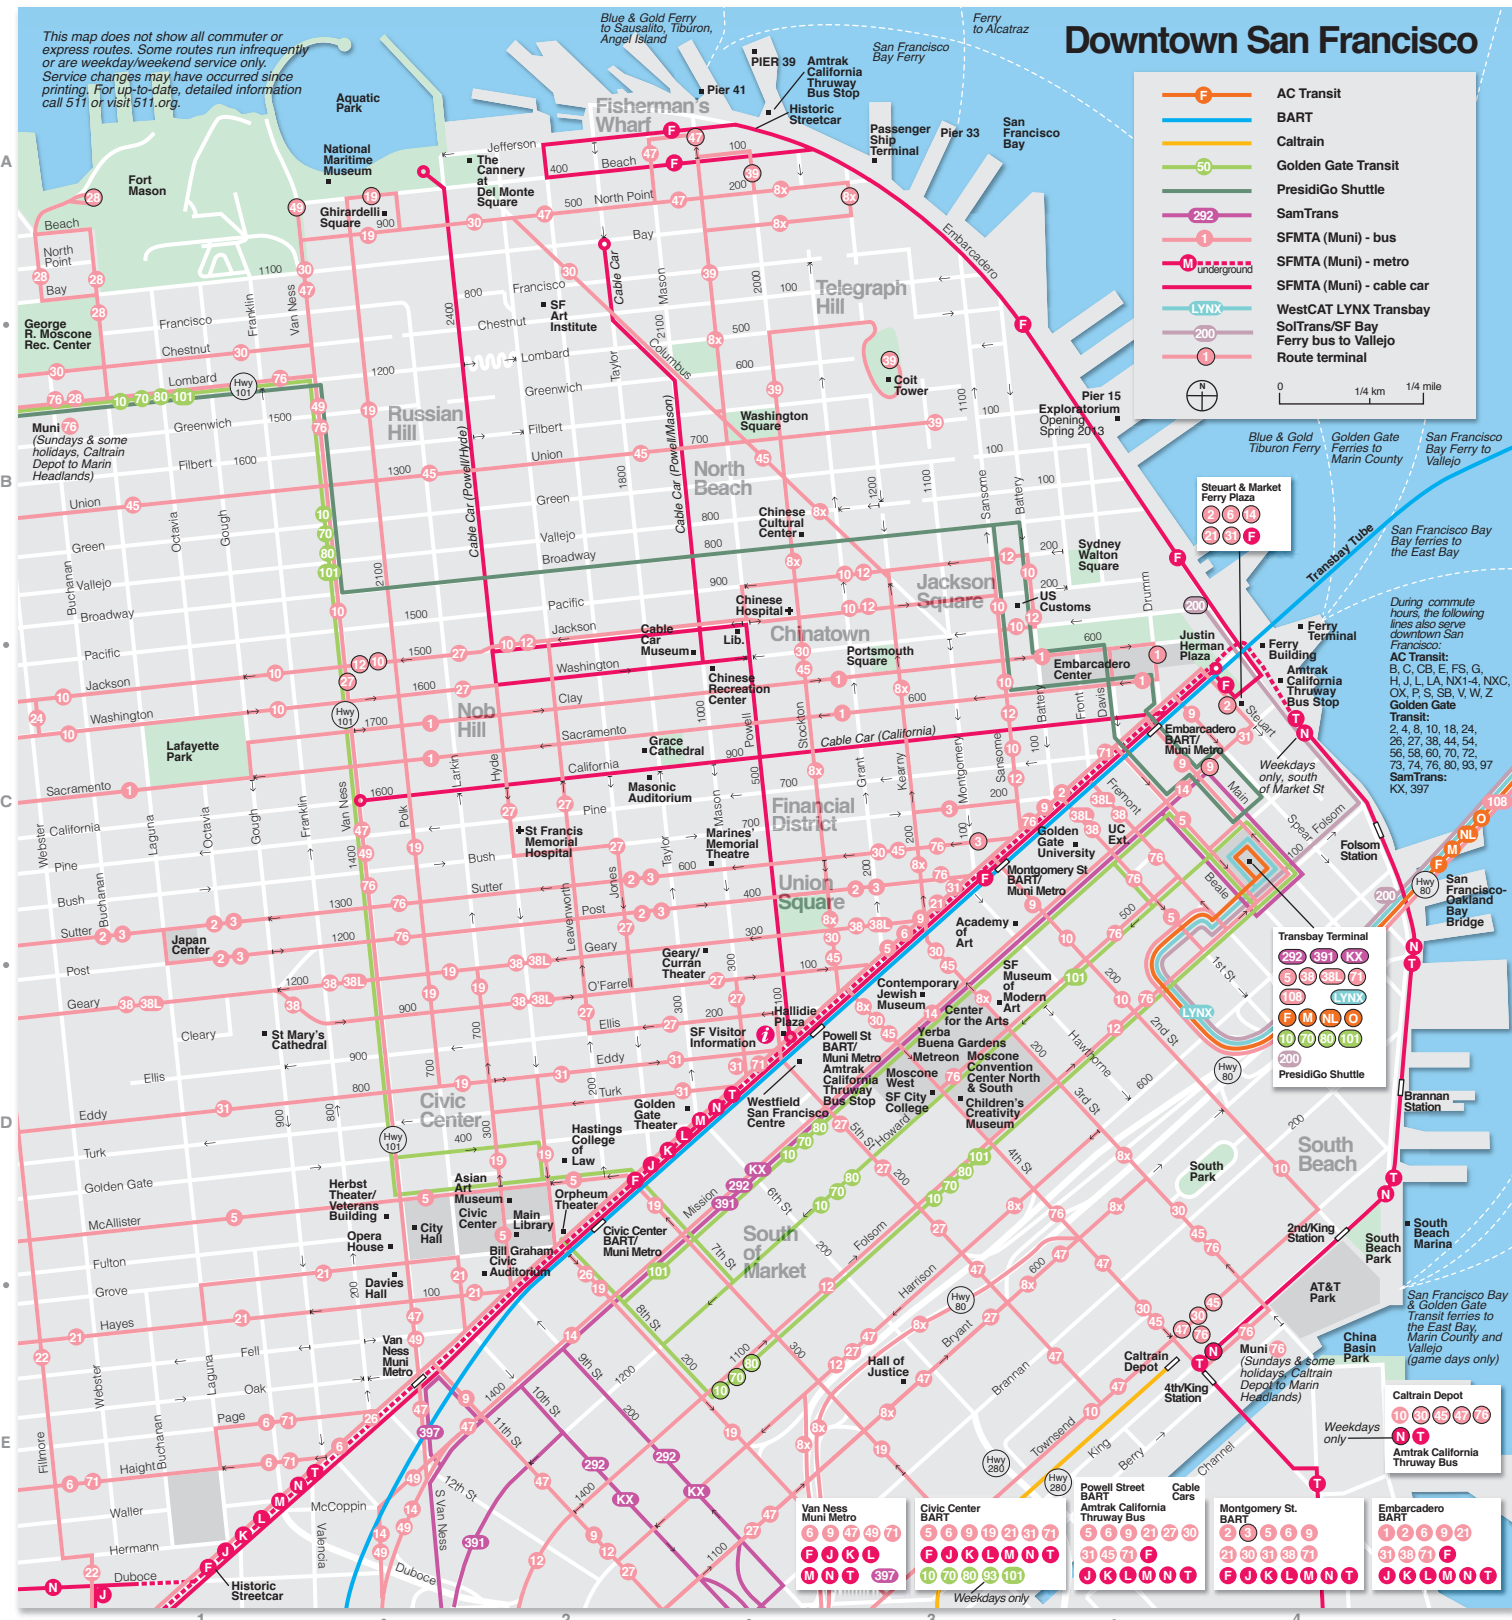

SAN FRANCISCO DESTINATIONS