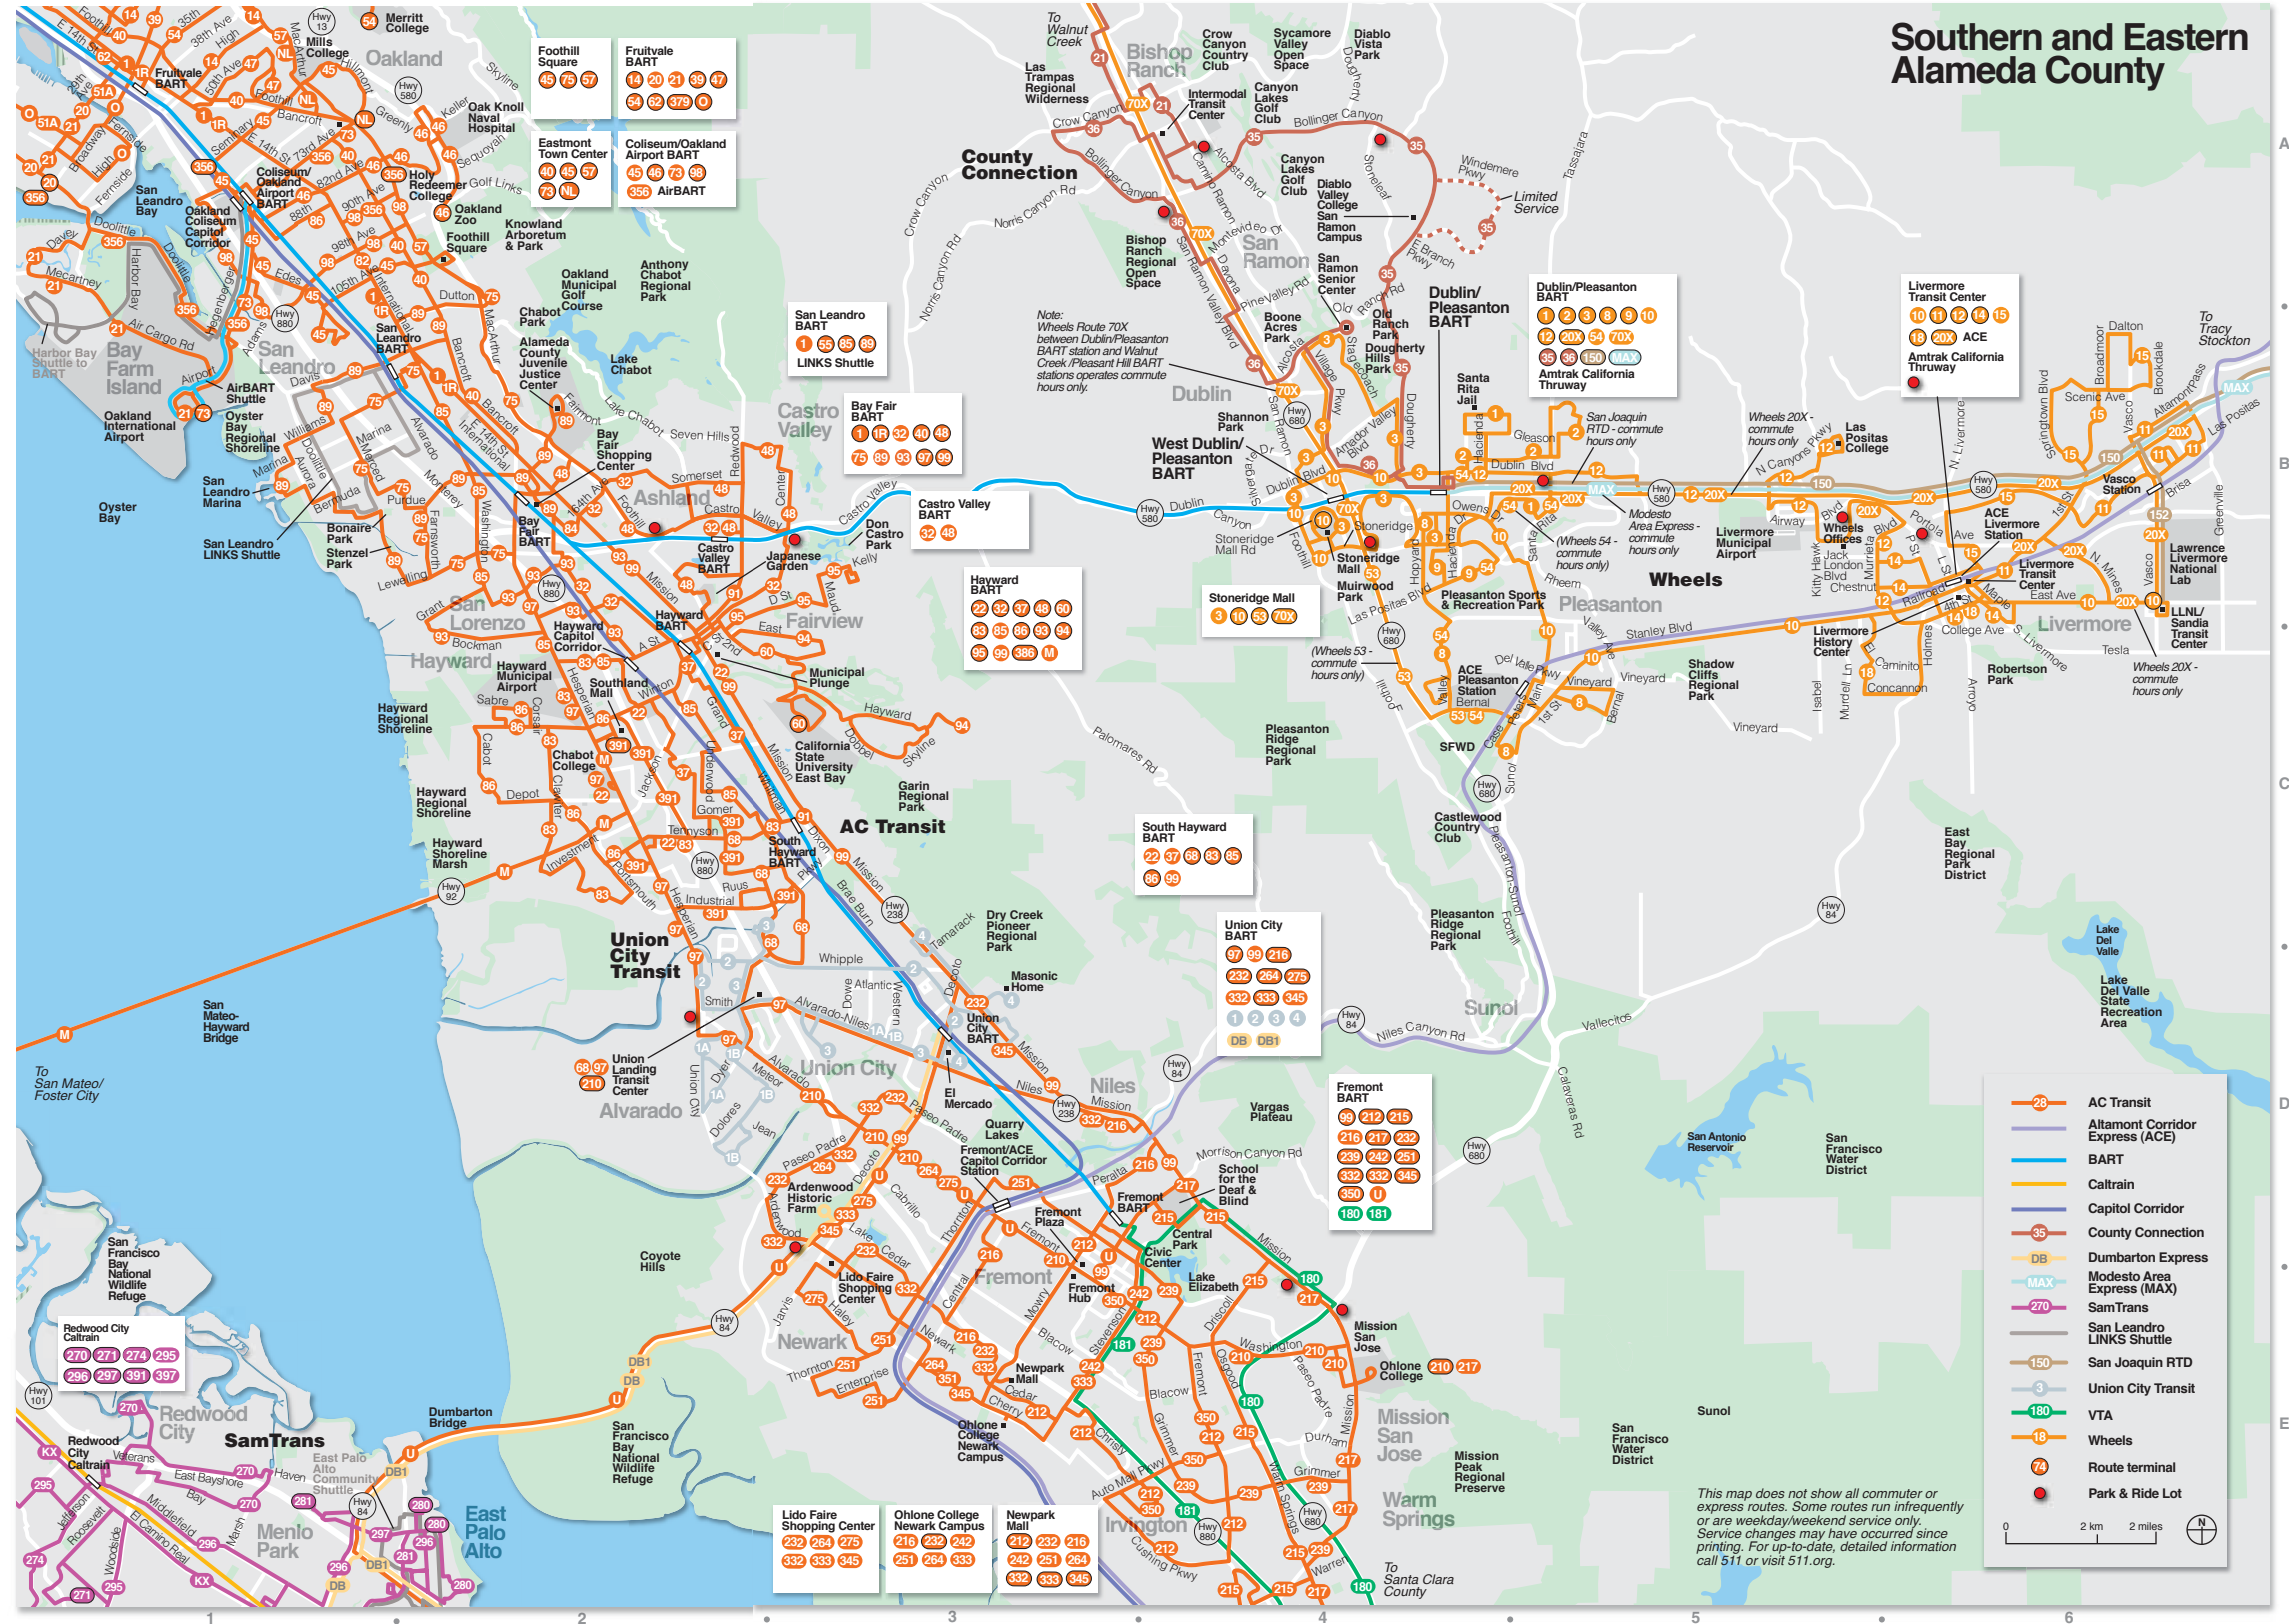

SOUTHERN AND EASTERN ALAMEDA COUNTY DESTINATIONS

Table with 3 columns: Destination Name, City, and Transit Lines. Includes entries like Ardenwood Historic Farm (Fremont, AC 214, 232), Bay Fair Shopping Center (San Leandro, AC 1, 1R, 32, 40, 48, 75 89), and Mills College (Oakland, AC 45, 57, NL).

Visit the Transit page on 511.org for even more popular destinations and the transit lines that serve them.

The Dumbarton Express

The Dumbarton Express bus service connects East Bay to West Bay via the Dumbarton Bridge. Lines DB and DB1 provide weekday transbay bus service from Union City BART and Ardenwood Park & Ride to Menlo Park, Palo Alto Caltrain Station, Stanford University, Oregon Expressway, V.A. Palo Alto and Stanford Research Park.