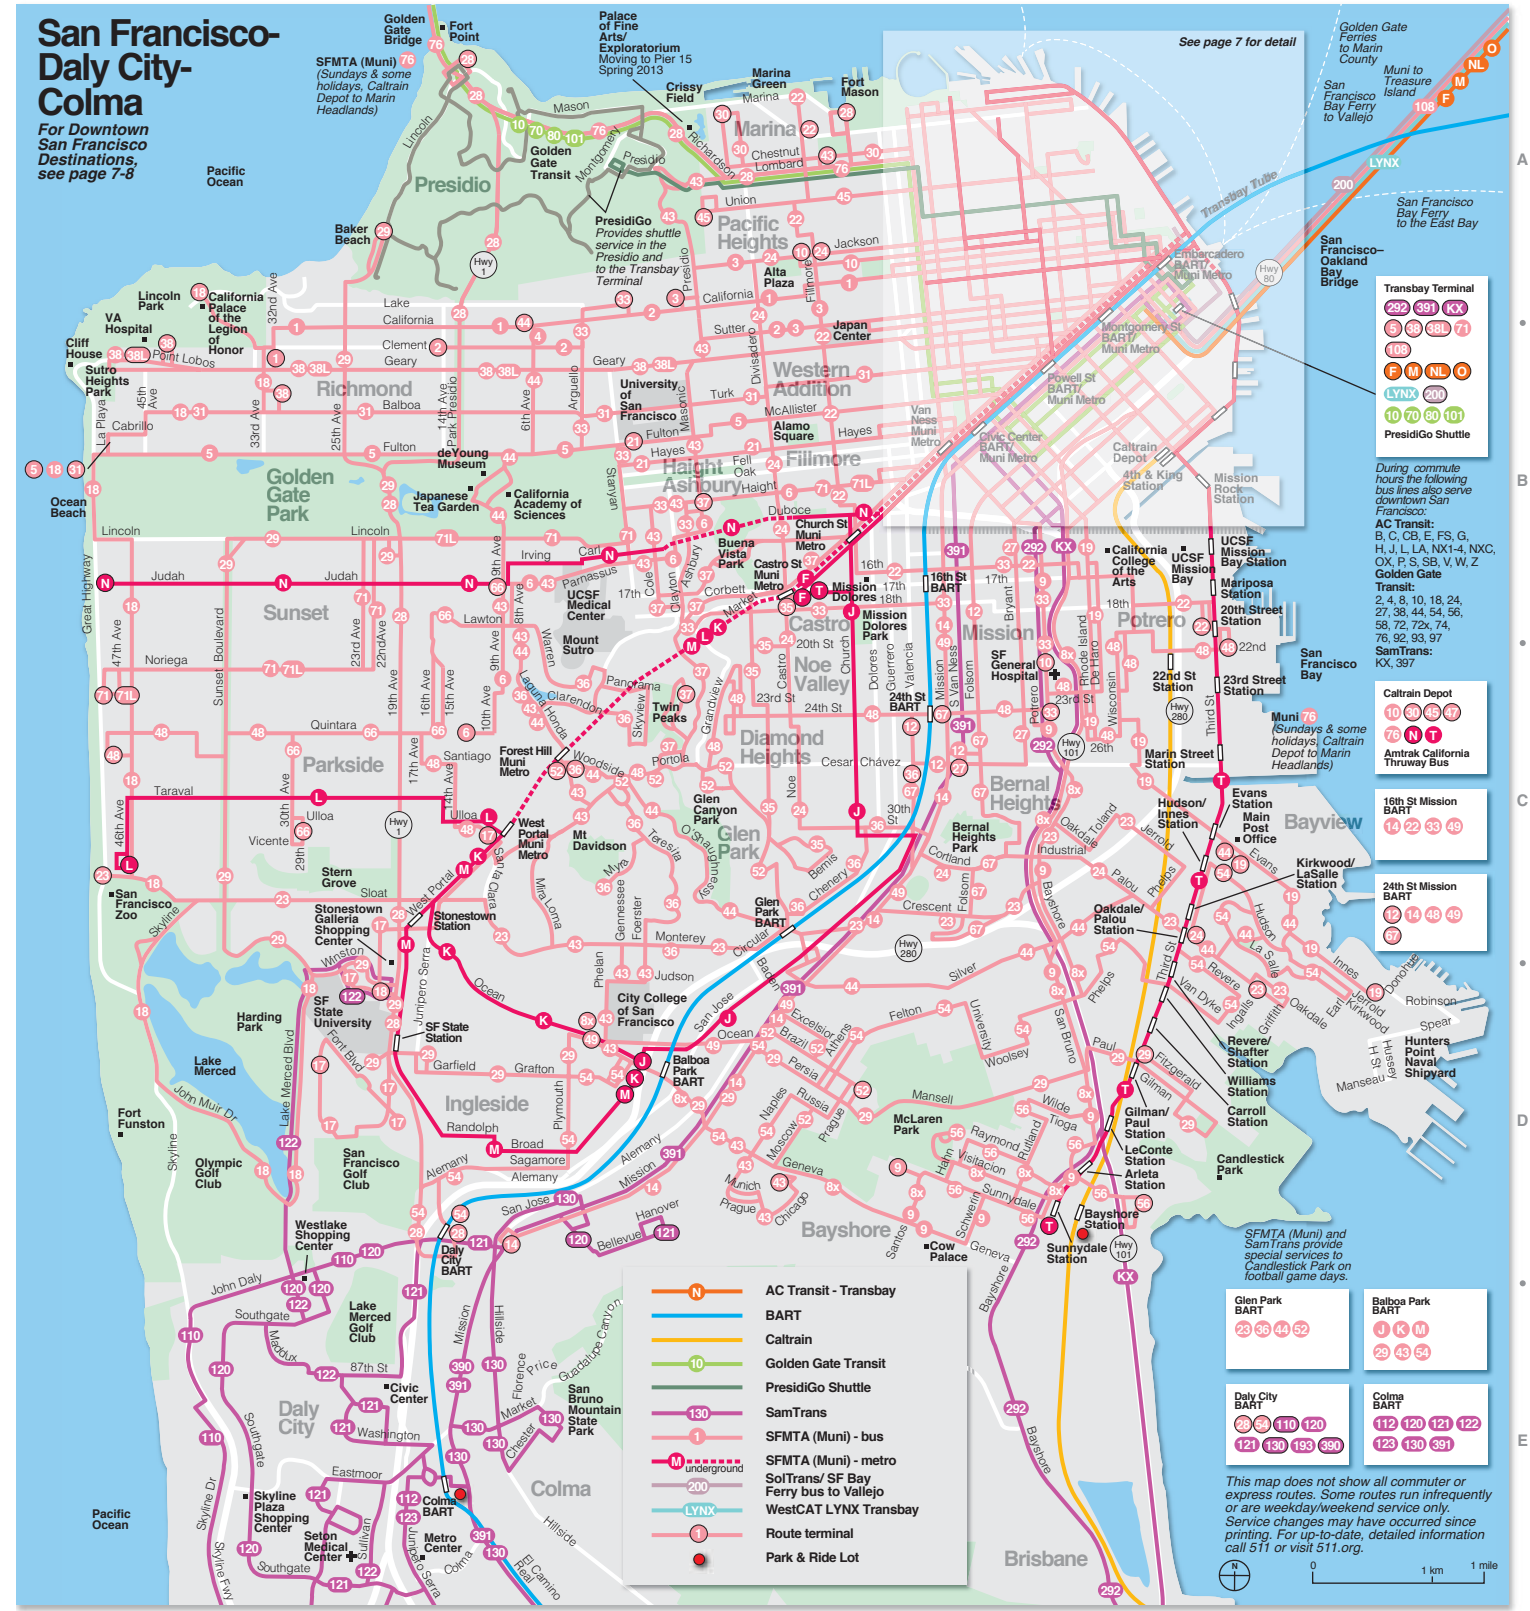

OPERATOR	PARATRANSIT SERVICE	SERVICE AREA	OPERATOR	PARATRANSIT SERVICE	SERVICE AREA
AC Transit	East Bay Paratransit Information & Reservations: 510-287-5000 or 800-555-8085 TTY: 510-287-5065 eastbayparatransit.org	East Bay, as well as trips to or from the East Bay	SolTrans	SolTrans Paratransit 707-649-1999 TTY: 711 soltransride.com	Cities of Benicia and Vallejo within 3/4-mile of fixed route service
BART	See AC Transit above		Sonoma County Transit	Sonoma County Paratransit Information: 707-585-7516 Reservations: 707-573-3377 or 800-992-1006 TDD: 707-573-3381 sctransit.com/RidingSCT/paratransit.aspx	Sonoma County
Caltrain	See SamTrans below		Tri Delta Transit	Tri Delta Transit Dial-A-Ride Information: 925-754-6622 Reservations: 925-754-3060 TTY: 925-754-3695 trideltatransit.com/paratransit.aspx	Cities of Antioch, Brentwood, Oakley, Pittsburg and communities of Baypoint, Byron, Bethel Island, Discovery Bay and Martinez
The County Connection	The County Connection LINK Information & Reservations: 925-938-7433 Cancellation: 925-943-1829 TTY: 711 VOICE: 800-735-2922 cccta.org/link/	Central Contra Costa County	Union City Transit	Union City Paratransit Information: 510-675-5373 Reservations: 510-476-1500 Registration: 510-675-5373 TTY: 711 ci.union-city.ca.us/transit/paratransit.htm	City of Union City with limited service to South Hayward and Northern Fremont and Newark
Fairfield and Suisun Transit (FAST)	DART Registration: 707-434-3809 Reservations: 707-429-2400 TTY: 711 fasttransit.org	Fairfield, Suisun City, and a portion of Vacaville, within a 3/4-mile radius of FAST fixed routes	Vacaville City Coach	City Coach Special Services 707-449-5170 TTY: 711 citycoach.com	City of Vacaville
Golden Gate Transit & Marin Transit	Whistlestop Wheels/Marin Access Reservations: 415-454-0964 Information: 415-456-9062 800-454-0964 TTY: 711 whistlestop.org	Marin County and intercounty complement north to Santa Rosa, south to San Francisco and east to Del Norte BART	Valley Transportation Authority (VTA)	VTA OUTREACH Information: 408-436-2865 Cancellation/changes: 800-400-3440 Reservations: 408-436-4860 TTD: 408-436-0155 vta.org/services/paratransit.html	Santa Clara County and Fremont BART station
Petaluma Transit	Petaluma Paratransit 707-765-8493 TTY: 711 cityofpetaluma.net/pubworks/paratransit.html	City of Petaluma and the 3/4 mile beyond the city limit	VINE	VINE GO Paratransit Registration: 707-252-2600 Napa: 707-252-2600 Up Valley: 707-963-4222 American Cyn: 707-556-8221 TTY: 707-254-1041 nctpa.net/routes-schedules/vine/vine-go.html	Napa Valley and within 3/4 mile of VINE Route 10 to Vallejo Ferry Terminal
Rio Vista Delta Breeze	Deviated fixed-route service 707-374-2878 TTY: 711 deltabreeze.org	Cities of Rio Vista, Isleton, Fairfield, Suisun City, Antioch & Pittsburg/Bay Point BART station within 3/4 mile radius of routes	WestCAT	WestCAT Dial-A-Ride Information: 510-724-7993 Reservations: 510-724-7433 Cancellations: 510-724-4466 TTY: 800-735-2929 TDD: 800-735-2922 westcat.org/dialaride	Crockett, Hercules, Pinole, Port Costa, Rodeo, Bayview, Montalvin Manor and Tara Hills
SamTrans	RediCoast Information: 800-660-4287 TTY: 650-508-6448 Redi-Wheels Information: 800-660-4287 TTY: 650-508-6448 samtrans.com/accessibility/paratransit.html	Coast side of San Mateo County south of Pacifica Bay side of San Mateo County	Wheels	Wheels Dial-A-Ride Phone: 925-455-7510 TTY: 711 wheelsbus.com Pleasanton Paratransit Service Phone: 925-931-5376 ci.pleasanton.ca.us/services/recreation/transportation.html	Cities of Livermore, Dublin, Pleasanton Cities of Pleasanton, Sunol and major medical areas in San Ramon & Livermore
SFMTA (Muni)	S.F. Paratransit Information: 415-351-7000 Reservations: 415-285-6945 TTY: 415-351-3942 or 711 sfparatransit.com	City of San Francisco and northern Daly City area			
Santa Rosa CityBus	Santa Rosa Paratransit 707-546-1999 TTY: 711 ci.santa-rosa.ca.us/departments/transit/paratransit_services	City of Santa Rosa and unincorporated Roseland area