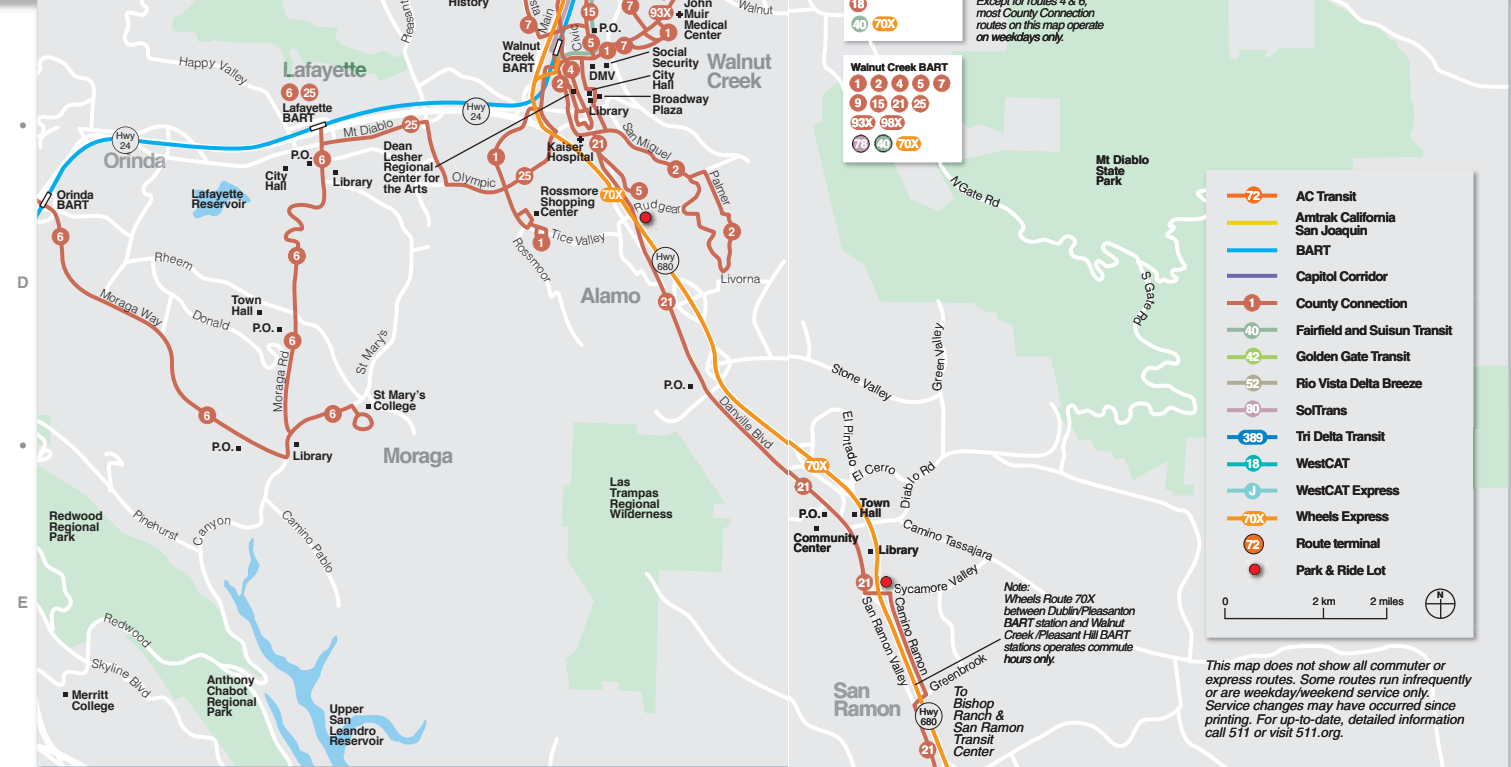

EASTERN CONTRA COSTA COUNTY DESTINATIONS

Pinole Valley Shopping Center B-1	Pinole	WestCAT 16
Pinole Vista Crossing B-1	Pinole	AC Transit 70 WestCAT 16, 17, 18
Pittsburg Marina A-6	Pittsburg	Tri Delta Transit 387, 394
Prewett Family Waterpark & Community Center B-7	Antioch	Tri Delta Transit 380, 383, 392
Shoreline Park/Amtrak Station A-3	Martinez	see Martinez Marina
Somersville Towne Center B-7	Antioch	Tri Delta Transit 380, 387, 391, 392, 393, 394 County Connection 93X
St. Mary's College D-3	Moraga	County Connection 6
Sun Valley Mall B-4	Concord	County Connection 8, 9, 18, 20, 98X SolTrans 78 (Limited service)
Waterworld B-4	Concord	County Connection 8, 20
The Willows Shopping Ctr. B-4	Concord	County Connection 8, 20

Legend:

- 72 AC Transit
- Amtrak California San Joaquin
- BART
- Capitol Corridor
- County Connection
- 40 Fairfield and Suisun Transit
- 42 Golden Gate Transit
- 52 Rio Vista Delta Breeze
- 80 SolTrans
- 389 Tri Delta Transit
- 18 WestCAT
- J WestCAT Express
- 70X Wheels Express
- 72 Route terminal
- Park & Ride Lot

Note: Except for routes 4 & 6, most County Connection routes on this map operate on weekdays only.

Note: Wheels Route 70X between Dublin/Pleasanton BART station and Walnut Creek/Pleasant Hill BART stations operates commute hours only.

This map does not show all commuter or express routes. Some routes run infrequently or are weekday/weekend service only. Service changes may have occurred since printing. For up-to-date, detailed information call 511 or visit 511.org.