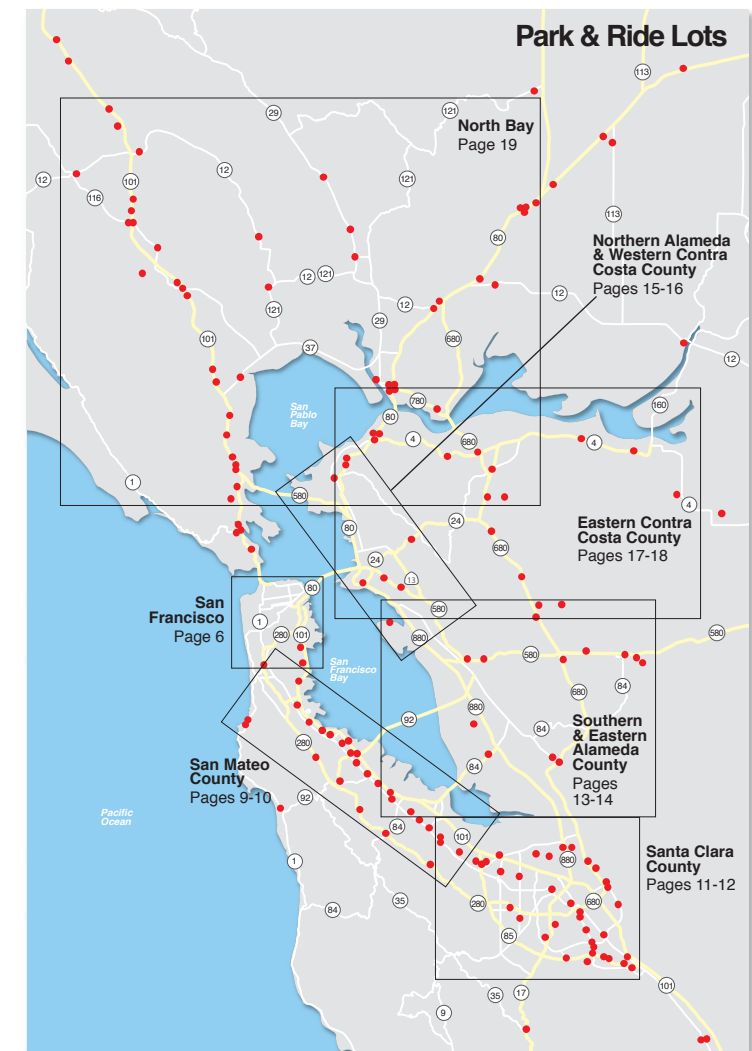

Does 511 Provide Information on Out-of-Region Transit Services?

You can access information for the following transit agencies on 511: Healdsburg Transit, Monterey-Salinas Transit, Lake Transit (Lake County), San Benito County Express, Mendocino Transit Authority (MTA), San Joaquin RTD, Modesto Area Express (MAX) and Santa Cruz METRO.

MORE TRANSPORTATION RESOURCES

511 SF Bay - Transit App

Want to plan a trip by bus, train or ferry from your smartphone? The 511 SF Bay - Transit app for Android and iPhone 4 provides door-to-door transit trip planning on more than 30 transit agencies and finds scheduled departure times for transit stops throughout the region. The 511 SF Bay - Transit app provides the most complete transit agency coverage for the San Francisco Bay Area.

With the interactive map you can locate your route and see stops and landmarks along the way. The app also will show your current position using GPS, provide walking directions to your stops, and display fares.

Visit 511.org for information on downloading the free app.

Park & Ride Lots

Want to park your car while you ride transit? Go to the Park & Ride Lot map on the 511.org **Rideshare** page and find a park & ride lot near you. Then plan your trip by clicking one of the **Taking Transit** links.