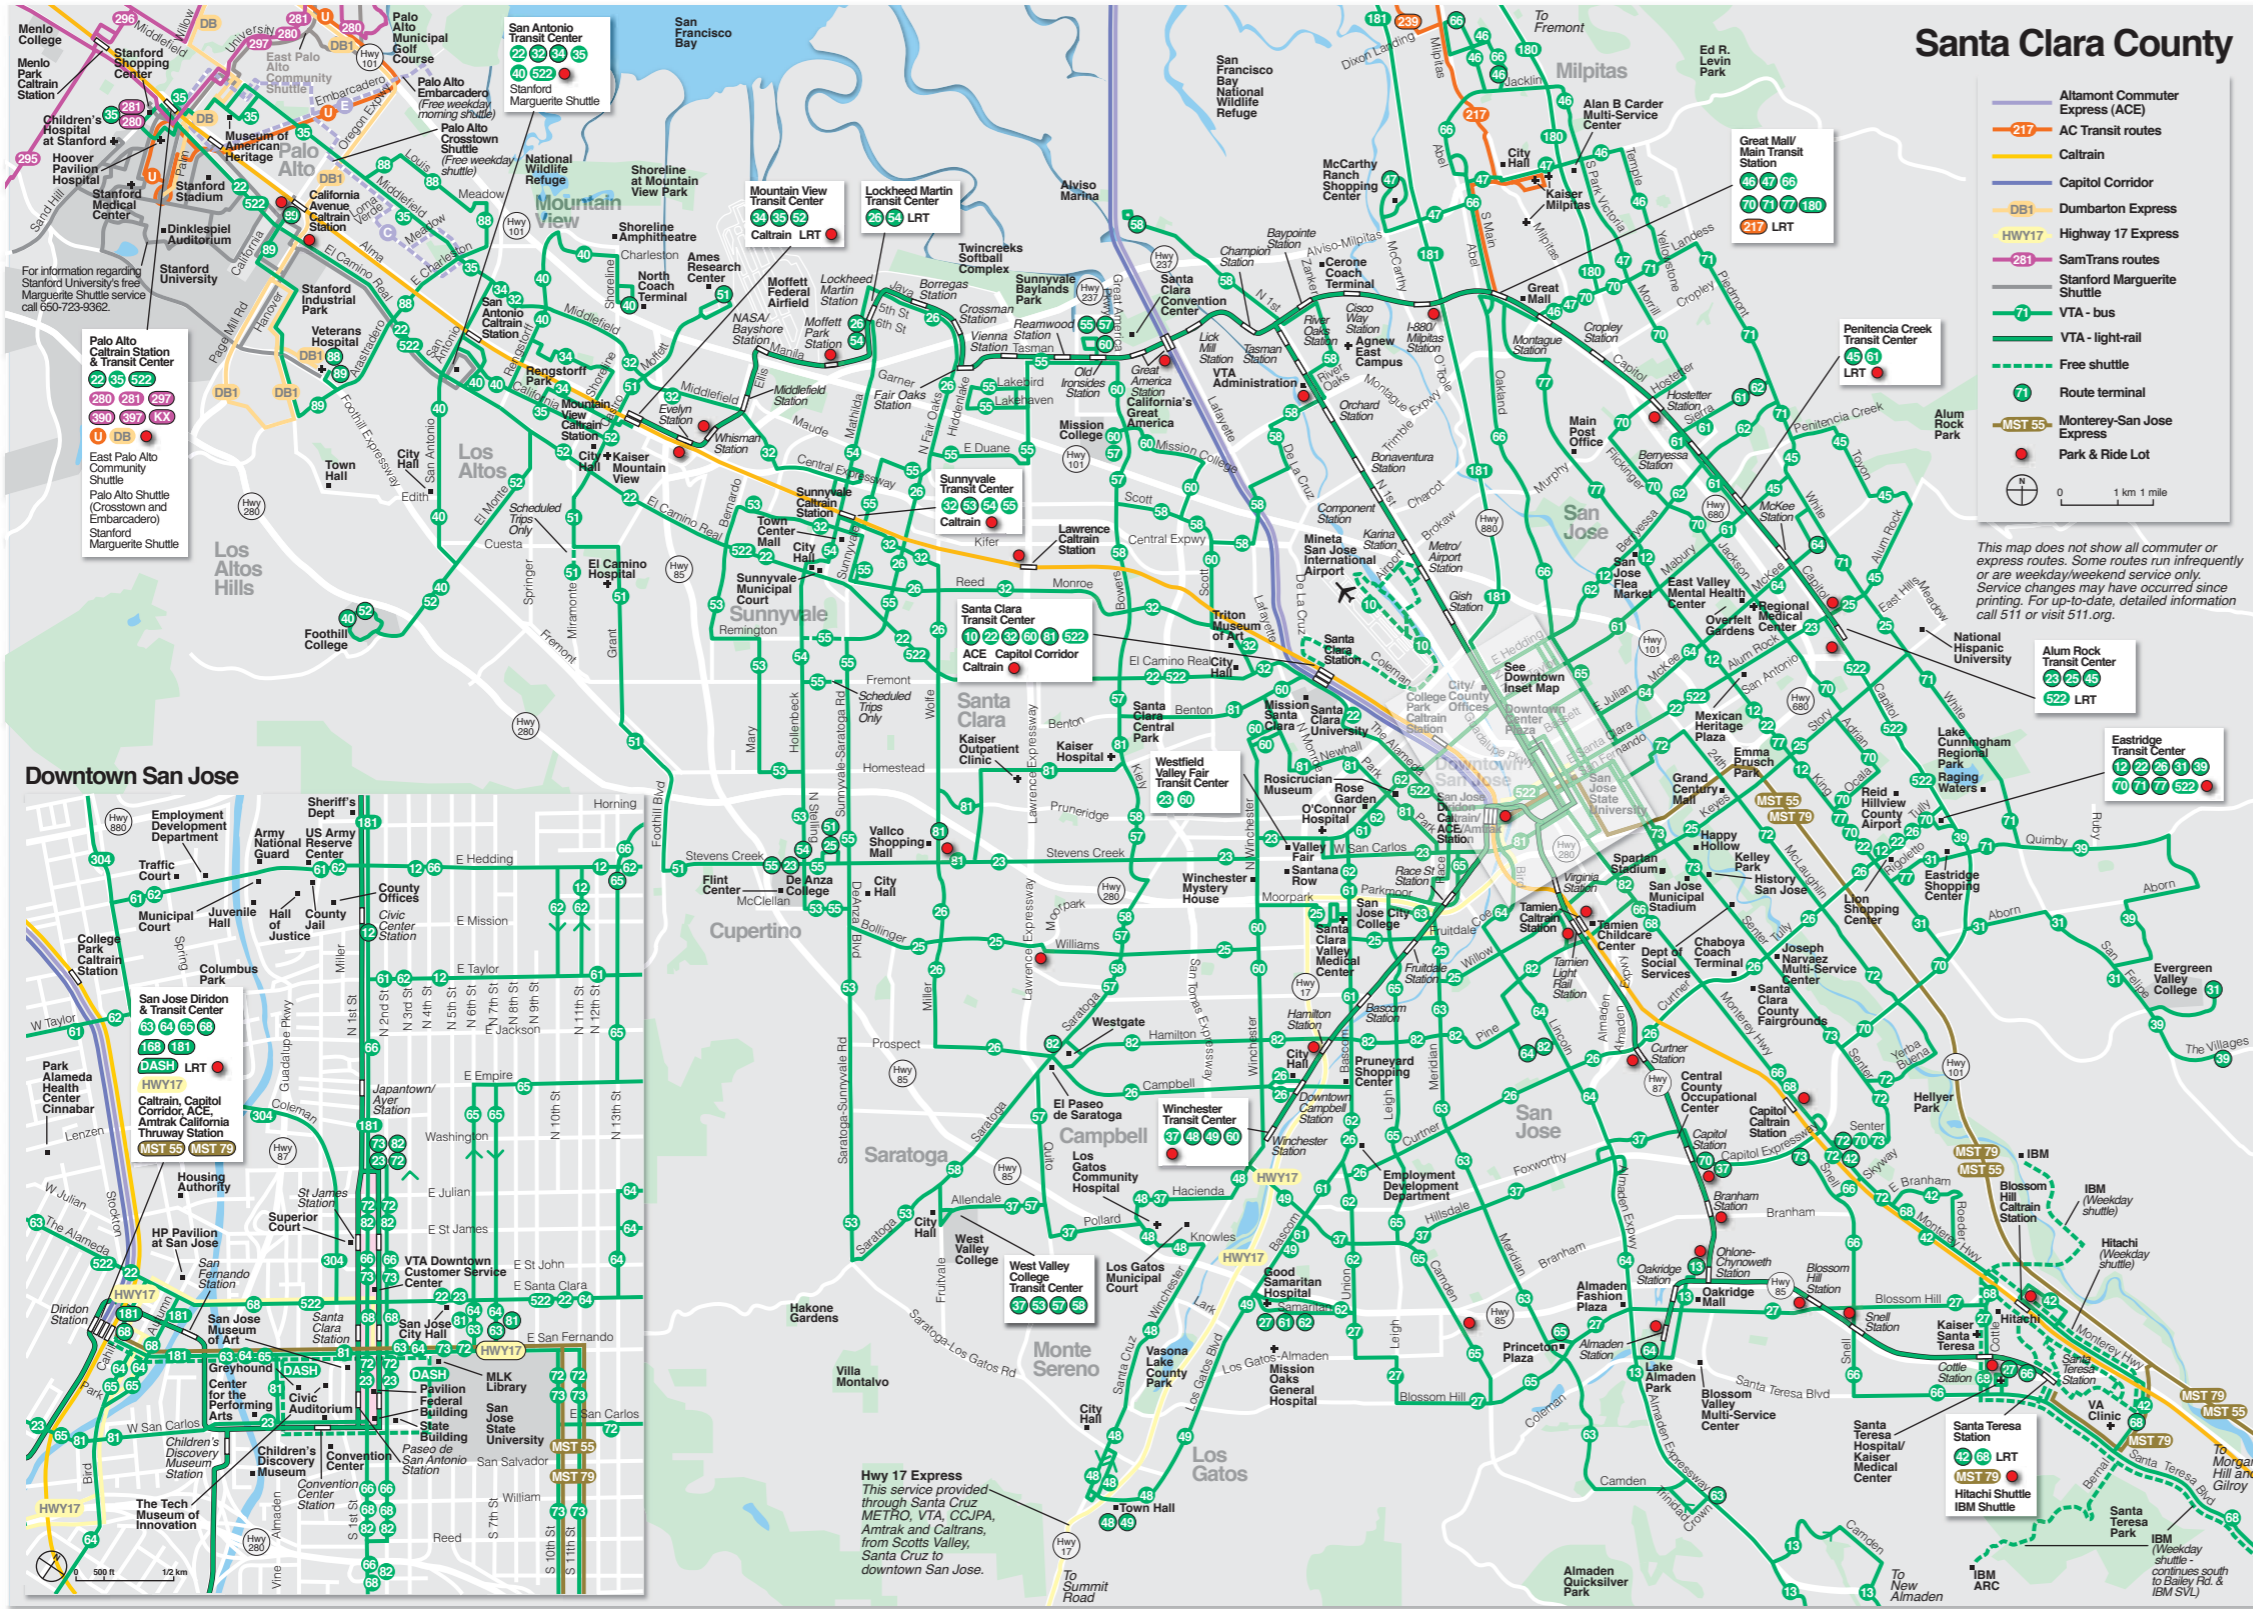

MTC Archives

Visit the Transit page on 511.org for even more popular destinations and the transit lines that serve them.

SANTA CLARA COUNTY DESTINATIONS		
Almaden Lake E-5	San Jose	VTA 13, 64 VTA LRT Almaden Station
Alum Rock Park B-6	San Jose	VTA 45
Children's Discovery Museum E-1	San Jose	VTA 23, 81, DASH VTA LRT Children's Discovery Museum Station
Civic Auditorium E-1	San Jose	VTA 23, 66, 68, 82, DASH VTA LRT Convention Center Station
Dinkelspiel Auditorium A-1	Palo Alto	Stanford Marguerite Shuttle
Flint Center C-3	Cupertino	VTA 23, 25, 53, 54, 55
California's Great America B-4	Santa Clara	VTA 57, 60 VTA LRT Great America Station ACE, Capitol Corridor
Happy Hollow Park & Zoo C-5	San Jose	VTA 25, 73
History San Jose C-5	San Jose	VTA 25, 73
HP Pavilion at San Jose E-1	San Jose	ACE, Amtrak Caltrain San Jose Diridon Station VTA 22, 63, 65, 68, 180, 181, 522, DASH Hwy 17, MST 55, MST 79
Japanese Friendship Garden/Kelley Park C-5	San Jose	VTA 25, 73
Lake Cunningham Regional Park C-6	San Jose	VTA 12, 22, 26, 31, 39, 43, 70, 71, 77, 522
Mission Santa Clara/de Saisset Museum C-4	Santa Clara	Caltrain Santa Clara Station VTA 10, 22, 32, 60, 522
Museum of American Heritage A-1	Palo Alto	Caltrain Palo Alto Station VTA 22, 35 AC Transit U Palo Alto Shuttle (crosstown), DB SamTrans 280, 281, 297, 390, 397
NASA Ames Research Center A-2	Mountain View	VTA 51
Overfelt/Chinese Cultural Gardens B-5	San Jose	VTA 12, 64, 70, 77
Rengstorff Park B-2	Mountain View	Caltrain San Antonio Station VTA 32, 34, 35, 40
Rosicrucian Museum C-4	San Jose	Caltrain College Park Station VTA 22, 61, 62, 81, 522
San Jose Center for the Performing Arts E-1	San Jose	ACE, Capitol Corridor Caltrain San Jose Diridon Station VTA 63, 64, 65, 68, 81, 180, 181, DASH VTA LRT Convention Center Station
San Jose Convention & Visitors' Bureau E-1	San Jose	see Children's Discovery Museum
San Jose Int. Airport (SJC) B-4	San Jose	VTA 10, LRT
San Jose McEnery Convention Center E-1	San Jose	see Children's Discovery Museum
San Jose Municipal Rose Garden C-4	San Jose	VTA 22, 61, 62, 81, 522
San Jose Museum of Art E-1	San Jose	VTA 22, 23, 63, 64, 65, 66, 68, 72, 73, 81, 82 180, DASH, VTA LRT Santa Clara Station, Paseo de San Antonio Station
San Jose State University E-2	San Jose	see San Jose Museum of Art
Santa Clara Convention Center B-4	Santa Clara	VTA 55, 57, 60 VTA LRT Great America Station
Santa Clara University C-4	Santa Clara	see Mission Santa Clara
Shoreline Amphitheater A-2	Mountain View	VTA 40 (only at special times)
Spartan Stadium C-5	San Jose	VTA 25, 66, 68, 73, 82
Stanford University A-1	Palo Alto	see Museum of American Heritage Stanford Marguerite Shuttle
Tech Museum of Innovation E-1	San Jose	see San Jose Museum of Art
Triton Museum of Art C-4	Santa Clara	VTA 22, 32, 60
Vasona Lake County Park E-4	Los Gatos	VTA 48
Winchester Mystery House C-4	San Jose	VTA 23, 25, 60