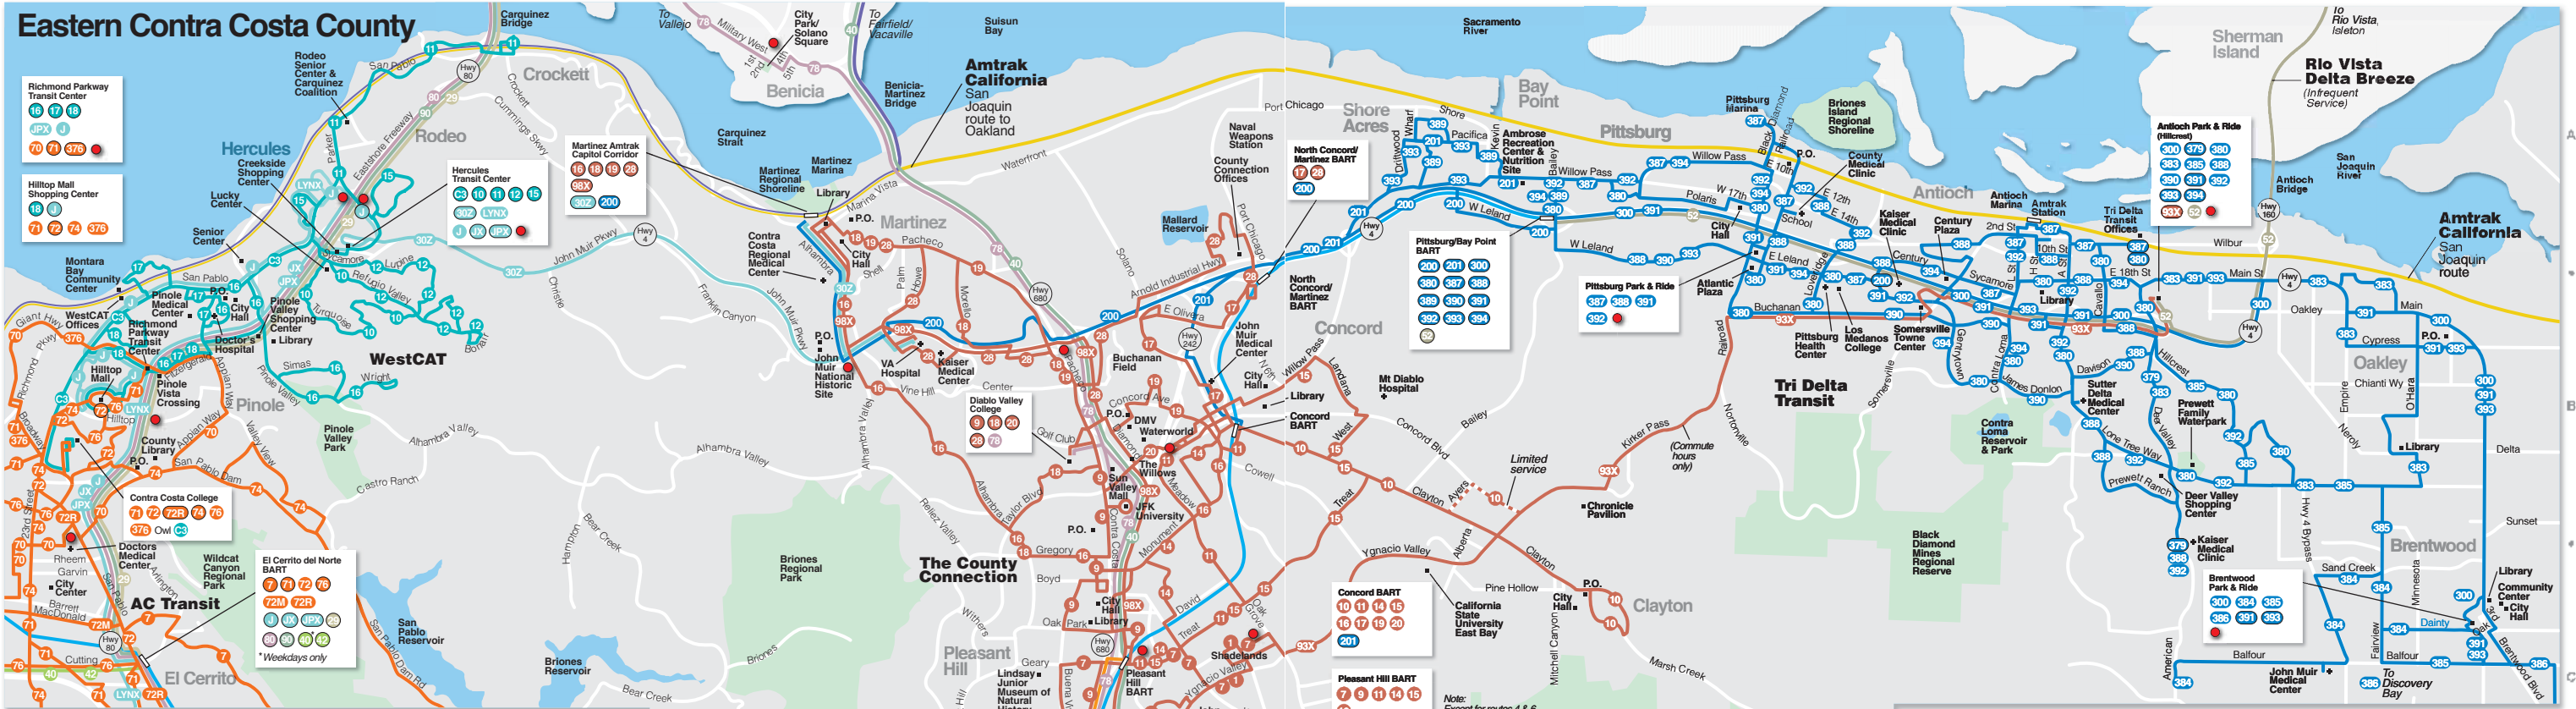

EASTERN CONTRA COSTA COUNTY DESTINATIONS

Ambrose Recreation Center & Nutrition Site A-5	Bay Point	Tri Delta Transit 201, 389, 393
Antioch Marina A-7	Antioch	Tri Delta Transit 387, 388, 392
Atlantic Plaza B-6	Pittsburg	Tri Delta Transit 380, 387, 388, 392, 393
Broadway Plaza C-4	Walnut Creek	County Connection 2, 4, 5, 21
Century Plaza B-7	Pittsburg	Tri Delta Transit 387, 388, 392, 394
Chronicle Pavilion B-5	Concord	County Connection Pavilion Shuttle
Contra Costa College B-1	San Pablo	AC 70, 71, 72, 74, 72R, 76 WestCAT C3
Creekside Shopping Ctr. A-2	Hercules	WestCAT 10, 12
Dean Leshner Regional Ctr. for the Arts C-4	Walnut Creek	BART Walnut Creek Station County Connection 1, 2, 4, 21
Deer Valley Shopping Ctr. B-7	Antioch	Tri Delta Transit 379, 380, 383, 392
Diablo Valley College B-4	Pleasant Hill	County Connection 9, 18, 20, 28 SolTrans 78 (limited service)
John F. Kennedy University B-4	Pleasant Hill	BART Pleasant Hill Station County Connection 9
John Muir House B-3	Martinez	County Connection 16
Lindsay Museum C-4	Walnut Creek	County Connection 7
Los Medanos College B-6	Pittsburg	Tri Delta Transit 380, 387, 388, 391, 392, 393, 394
Lucky Center A-1	Hercules	WestCAT 10, 12
Martinez Marina A-3	Martinez	County Connection 16, 18, 19, 28, 98X Tri Delta Transit 200, WestCAT 30Z Amtrak California, Capitol Corridor

Visit the Transit page on 511.org for even more popular destinations and the transit lines that serve them.

EASTERN CONTRA COSTA COUNTY DESTINATIONS