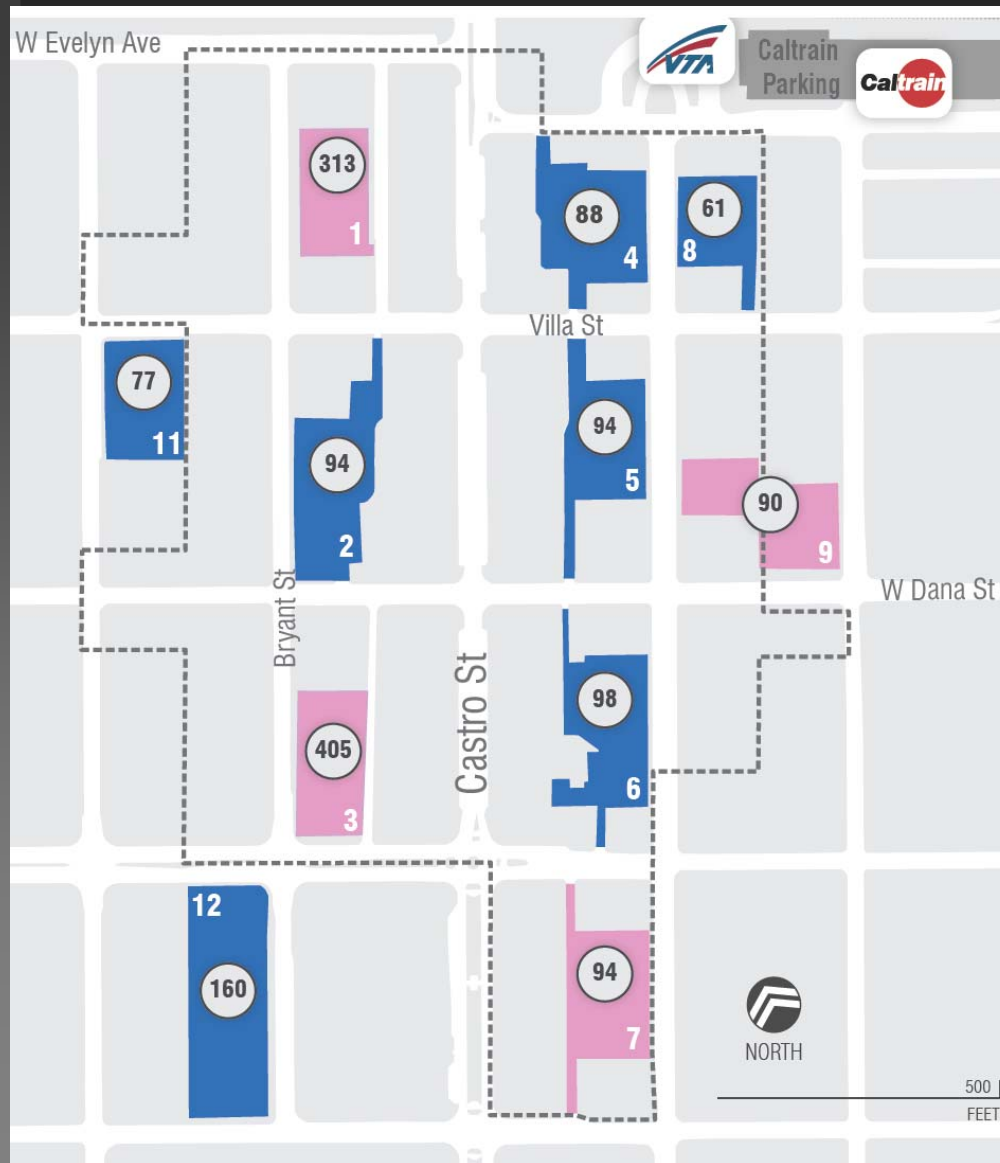

City of Mountain View

*How we realized we needed parking technology
and how we determined what we needed.*

Tiffany Chew

Business Development Specialist

Downtown Mountain View

- Commercial District with thriving restaurant/retail and office users
- Public Amenities – Civic Center and Transit Station
- Assessment Districts – Parking and Business Improvement

Downtown Mountain View

- City Council goal to utilize technology
- Parking Management Plan with short, mid and long term goals

Downtown Mountain View